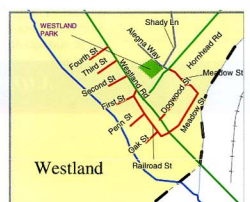

# MOUNT PLEASANT TOWNSHIP

Washington County, Pennsylvania

1  
31 McCarrell Road  
Hickory, PA 15340  
(724) 356-7974

**LEGEND**

- Township Road
- State Route
- Private Road
- Streams
- Railroads
- Community Center
- Cemetery
- Church
- School
- Tunnel