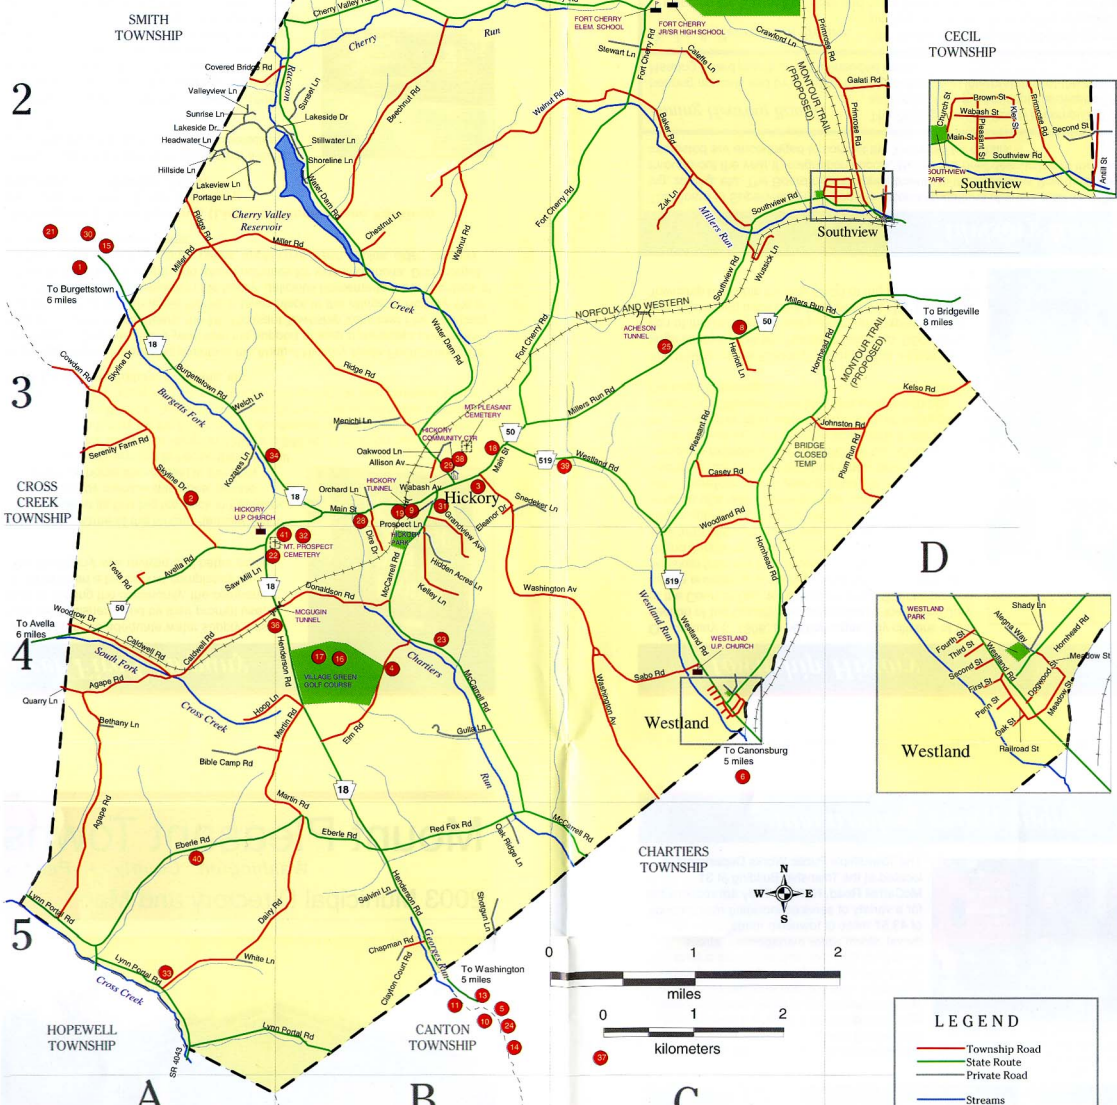

# MOUNT PLEASANT TOWNSHIP

Washington County, Pennsylvania

1  
31 McCarrell Road  
Hickory, PA 15340  
(724) 356-7974

**LEGEND**

- Township Road
- State Route
- Private Road
- Streams
- Railroads
- Community Center
- Cemetery
- Church
- School
- Tunnel